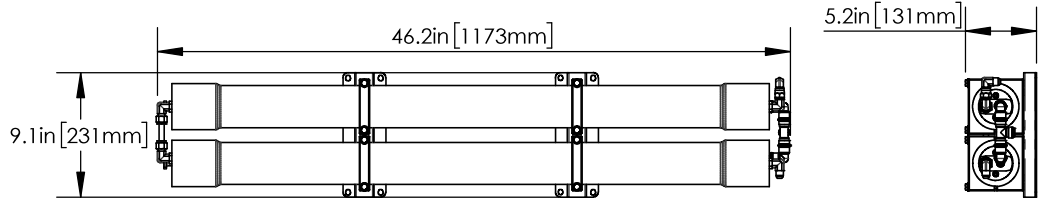

SXIII 1200 MEMBRANE VESSELS
1200 GPD (4542LPD) / 50 GPH (189LPH)