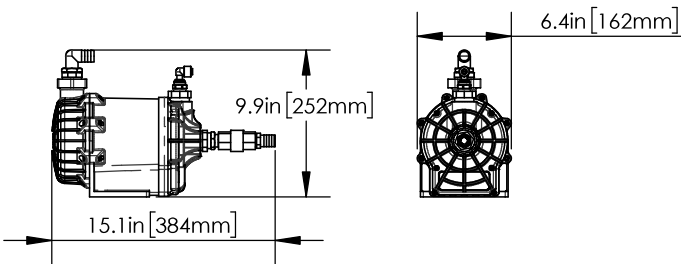

STANDARD EQUIPMENT

SW BOOST PUMP