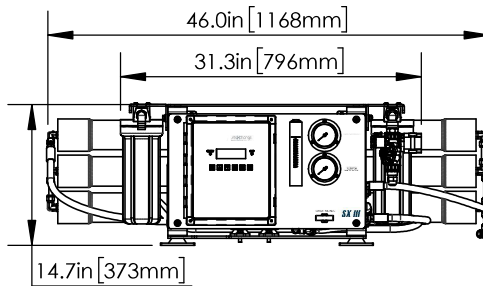

*Remote Mount Hose Kit Required P/N:4471006880

*Remote Mount Hose Kit Required P/N:4471006880