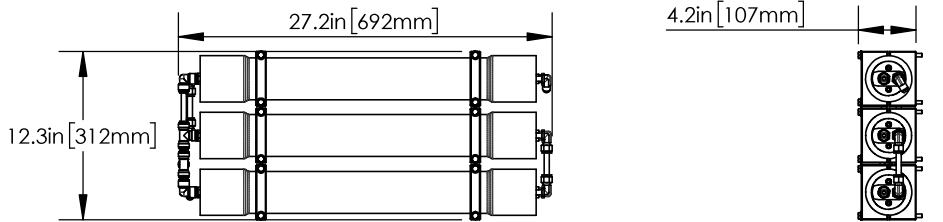

# SUPPLEMENTAL SXIII DIMENSIONS

**SXIII 6001 MEMBRANE VESSELS**  
600 GPD (2271LPD) / 25 GPH (95LPH)

**SXIII 6002 MEMBRANE VESSELS**  
600 GPD (2271LPD) / 25GPH (95LPH)

**SXIII 900 MEMBRANE VESSELS**  
900 GPD (3407LPD) 38 GPH (142LPH)