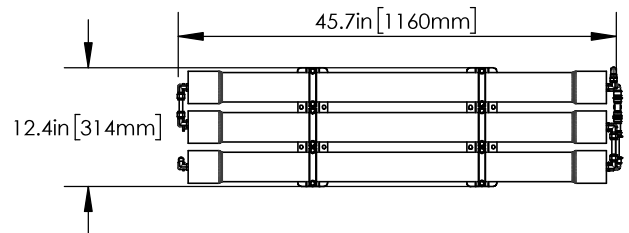

*Remote Mount Hose Kit Required P/N:4471006880

*Remote Mount Hose Kit Required P/N:4471006880