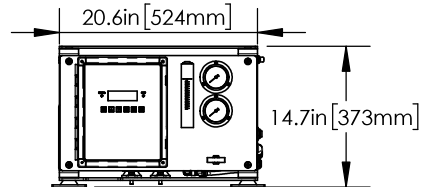

*Remote Mount Hose Kit Required P/N:4471006880

*Remote Mount Hose Kit Required P/N:4471006880