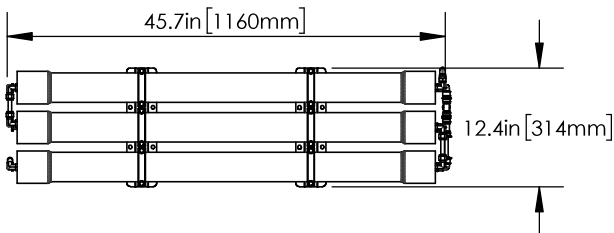

*Remote Mount Hose Kit Required P/N:4471006880

*Remote Mount Hose Kit Required P/N:4471006880