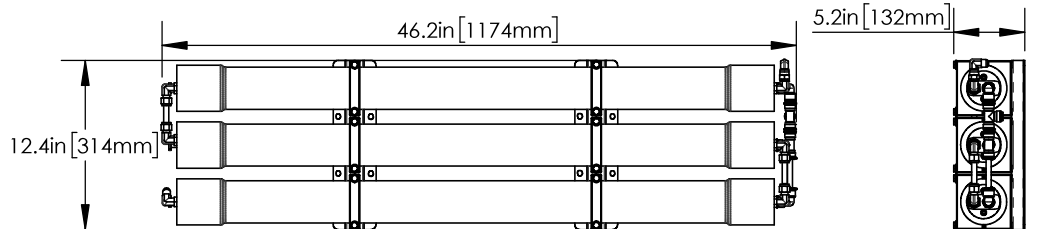

SXIII 1800 MEMBRANE VESSELS
1800 GPD (6814LPD) / 75GPH (284LPH)