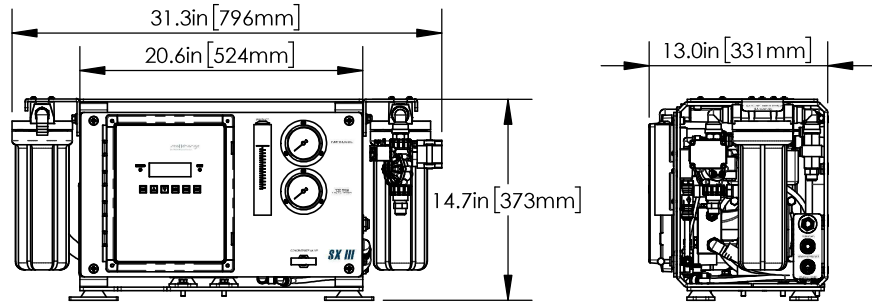

SUPPLEMENTAL SXIII DIMENSIONS