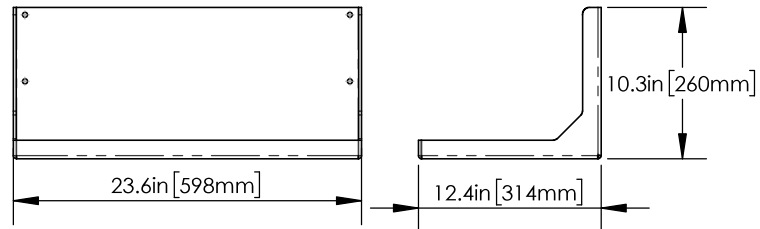

OPTIONAL EQUIPMENT

WALL BRACKET

SUPPORTS MODULAR OR STACKED UNITS P/N:4471004179

NOTE: SYSTEM CAN ONLY USE WALL MOUNT BRACKET IF MEMBRANES ARE REMOTE MOUNTED