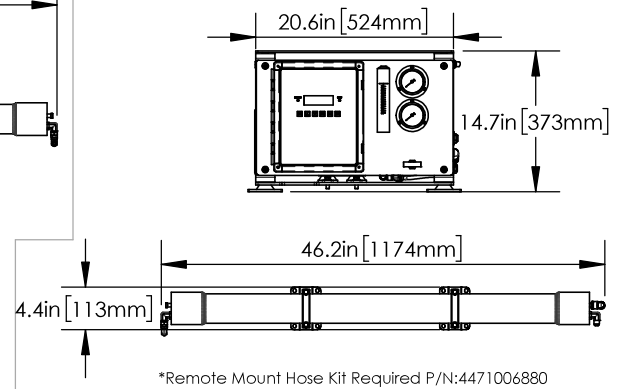

SXIII CONFIGURATIONS

REMOTE MOUNTED MEMBRANES

LOCALLY MOUNTED OPTIONS

REMOTE MOUNTED MEMBRANES AND FILTERS

SXIII 6001Z

600 GPD (2271LPD) / 25 GPH (95LPH)
P/N:9610004009