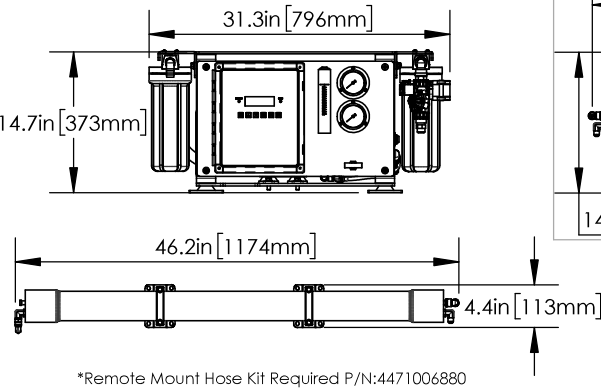

SXIII CONFIGURATIONS

REMOTE MOUNTED MEMBRANES

LOCALLY MOUNTED OPTIONS

REMOTE MOUNTED MEMBRANES AND FILTERS

SXIII 6001Z

600 GPD (2271LPD) / 25 GPH (95LPH)
P/N:9610004009