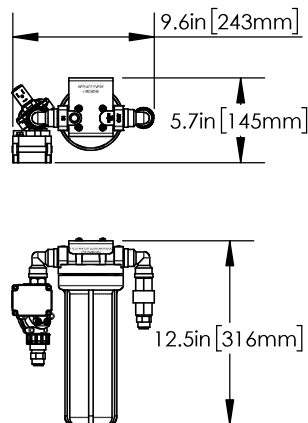

FRESH WATER FLUSH 2.5" X 10" HOUSING

ADDITIONAL REMOTE MOUNTED LCD KEYPAD P/N: Available Soon