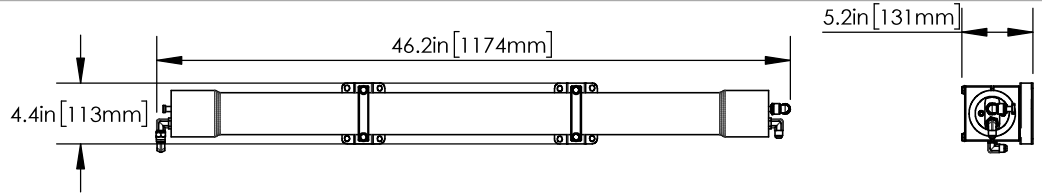

### SW COMMERCIAL PRE-FILTER 4.5" x 20" HOUSING

NOTE: NO UPCHARGE FOR COMMERCIAL PREFILTER IF SPECIFIED WHEN PLACING ORDER

# SUPPLEMENTAL SXIII DIMENSIONS

**SXIII 6001 MEMBRANE VESSELS**  
600 GPD (2271LPD) / 25 GPH (95LPH)

**SXIII 6002 MEMBRANE VESSELS**  
600 GPD (2271LPD) / 25GPH (95LPH)

**SXIII 900 MEMBRANE VESSELS**  
900 GPD (3407LPD) 38 GPH (142LPH)