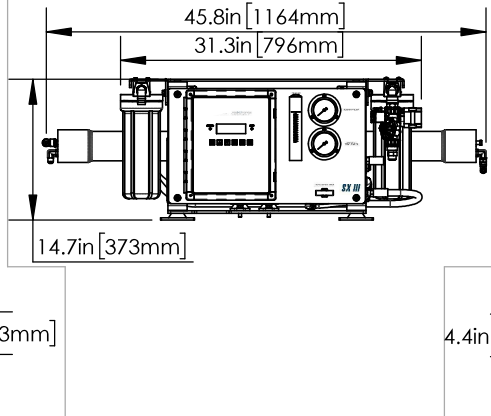

SXIII CONFIGURATIONS

REMOTE MOUNTED MEMBRANES

LOCALLY MOUNTED OPTIONS

REMOTE MOUNTED MEMBRANES AND FILTERS

SXIII 6001Z

600 GPD (2271LPD) / 25 GPH (95LPH)
P/N:9610004009