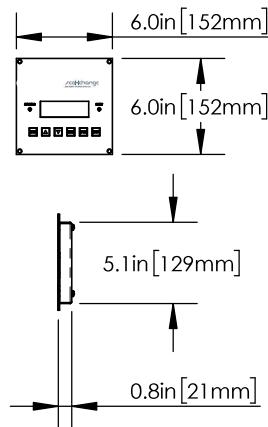

SXIII CONFIGURATIONS

REMOTE MOUNTED MEMBRANES

REMOTE MOUNTED MEMBRANES AND FILTERS

SXIII 2200Z

2200 GPD (8328LPD) 92GPH (347LPH)

P/N:9610003812

STANDARD EQUIPMENT

SW BOOST PUMP

OPTIONAL EQUIPMENT

WALL BRACKET

SUPPORTS MODULAR OR STACKED UNITS P/N:4471004179

NOTE: SYSTEM CAN ONLY USE WALL MOUNT BRACKET IF MEMBRANES ARE REMOTE MOUNTED

SHORT SW PRE-FILTER DOUBLE 2.5" X 10" HOUSING

FRESH WATER FLUSH 2.5" X 10" HOUSING

ADDITIONAL REMOTE MOUNTED LCD KEYPAD P/N: Available Soon

SW COMMERCIAL PRE-FILTER 4.5" x 20" HOUSING

NOTE: NO UPCHARGE FOR COMMERCIAL PREFILTER IF SPECIFIED WHEN PLACING ORDER