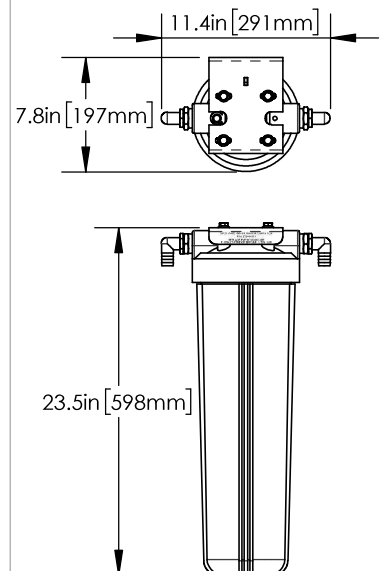

SW COMMERCIAL PRE-FILTER 4.5" x 20" HOUSING

NOTE: NO UPCHARGE FOR COMMERCIAL PREFILTER IF SPECIFIED WHEN PLACING ORDER