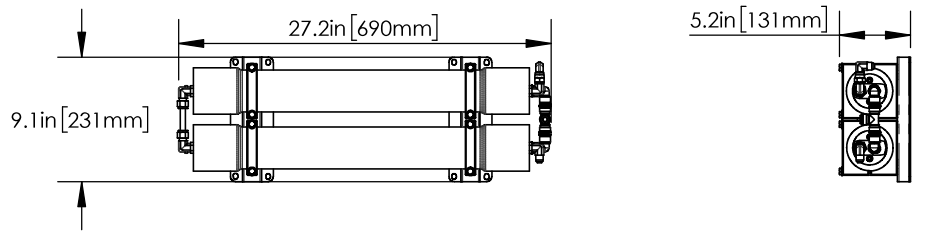

### SW COMMERCIAL PRE-FILTER 4.5" x 20" HOUSING

NOTE: NO UPCHARGE FOR COMMERCIAL PREFILTER IF SPECIFIED WHEN PLACING ORDER

# SUPPLEMENTAL SXIII DIMENSIONS

**SXIII 6001 MEMBRANE VESSELS**  
600 GPD (2271LPD) / 25 GPH (95LPH)

**SXIII 6002 MEMBRANE VESSELS**  
600 GPD (2271LPD) / 25GPH (95LPH)

**SXIII 900 MEMBRANE VESSELS**  
900 GPD (3407LPD) 38 GPH (142LPH)