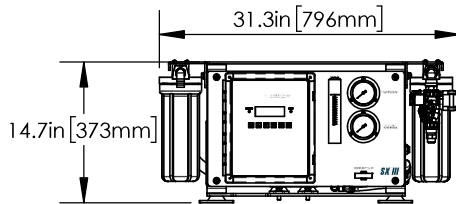

*Remote Mount Hose Kit Required P/N:4471006880

*Remote Mount Hose Kit Required P/N:4471006880